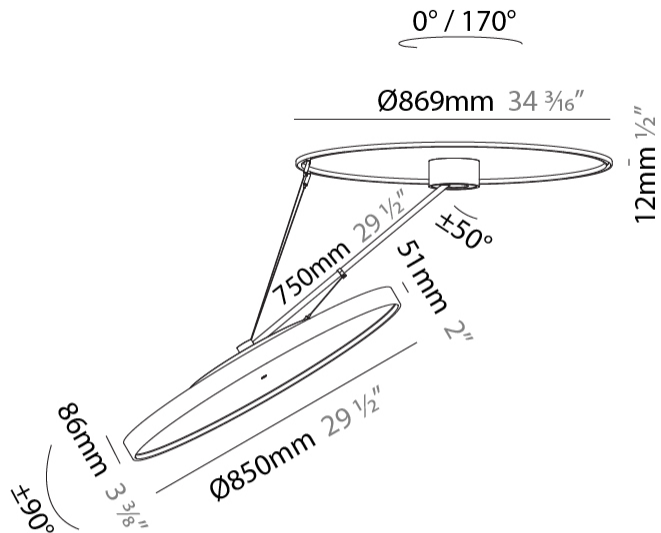

GENERAL

Series: Sign Diva Dancer
Subseries: Sign Diva Dancer
Brand: Prolicht
Division: Architectural
Mounting Type: Suspension
Mounting Location: Ceiling
Subcategory: Pendant

PHYSICAL

Shape: Round
Diameter (mm): 850
Diameter (in): 33 7/16
Height (mm): 870
Height (in): 34 1/4
Light Distribution: Adjustable / Direct
Weight (kg): 9.8
Weight (lbs): 21.56
Diffuser: PMMA - Opal / Micro-Prism / Sparkling Secret / Vintage Industrial
Fixture Finish: SSR / BKV / CWI / CRY / HAB / UFT / ITA / RUA / FTG / MYG / LOD / PUS / FRO / FUP / KIA / POP / BLS / SPG / MEY / GOH / GUM / CHC / COM / ABZ / JAG / OBR / MOS / ROR
Fixture Material: Extruded Aluminum / Steel

ELECTRICAL

Lamp Type: LED (Zhaga Standard)
Input Wattage (W): 96.8
Total Output Wattage (W): 76.8
Dimming: Tri-Mode (Non-Dimming and Phase Dimming (120Vac only) and 0-10V Dimming)
Driver Included: Yes
Driver Location: Integrated
Driver Type: Constant Current - Universal
Driver Class: Class 2
Input Voltage (V): 120 - 277
Constant Current (MA): 600

LED

Color Temperature (°K): 3000 / 3500 / 4000
Max. Delivered Lumen (lm): 11160 / 11388 / 11620
CRI: >90 CRI
Lamp Life (hrs): 50000

OPTICAL

Adjustability: Rotational Canopy 170°; Tilting Canopy ±50°; Tilting Head ±90°

RATINGS AND CERTIFICATIONS

Certified By: Certified for North American Standards
IP rating: IP20