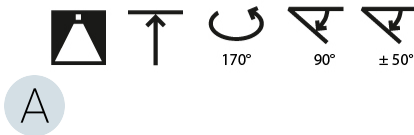

GENERAL

Series: Sign Diva Dancer
Subseries: Sign Diva Dancer
Brand: Prolicht
Division: Architectural
Mounting Type: Suspension
Mounting Location: Ceiling
Subcategory: Pendant

PHYSICAL

Shape: Round
Diameter (mm): 850
Diameter (in): 33 7/16
Height (mm): 870
Height (in): 34 1/4
Light Distribution: Adjustable / Direct
Weight (kg): 9.8
Weight (lbs): 21.56
Diffuser: PMMA - Opal / Micro-Prism / Sparkling Secret / Vintage Industrial
Fixture Finish: SSR / BKV / CWI / CRY / HAB / UFT / ITA / RUA / FTG / MYG / LOD / PUS / FRO / FUP / KIA / POP / BLS / SPG / MEY / GOH / GUM / CHC / COM / ABZ / JAG / OBR / MOS / ROR
Fixture Material: Extruded Aluminum / Steel

ELECTRICAL

Lamp Type: LED (Zhaga Standard)
Input Wattage (W): 96.8
Total Output Wattage (W): 76.8
Dimming: Tri-Mode (Non-Dimming and Phase Dimming (120Vac only) and 0-10V Dimming)
Driver Included: Yes
Driver Location: Integrated
Driver Type: Constant Current - Universal
Driver Class: Class 2
Input Voltage (V): 120 - 277
Constant Current (MA): 600

LED

Color Temperature (°K): 3000 / 3500 / 4000
Max. Delivered Lumen (lm): 11160 / 11388 / 11620
CRI: >90 CRI
Lamp Life (hrs): 50000

OPTICAL

Adjustability: Rotational Canopy 170°; Tilting Canopy ±50°; Tilting Head ±90°

RATINGS AND CERTIFICATIONS

Certified By: Certified for North American Standards
IP rating: IP20