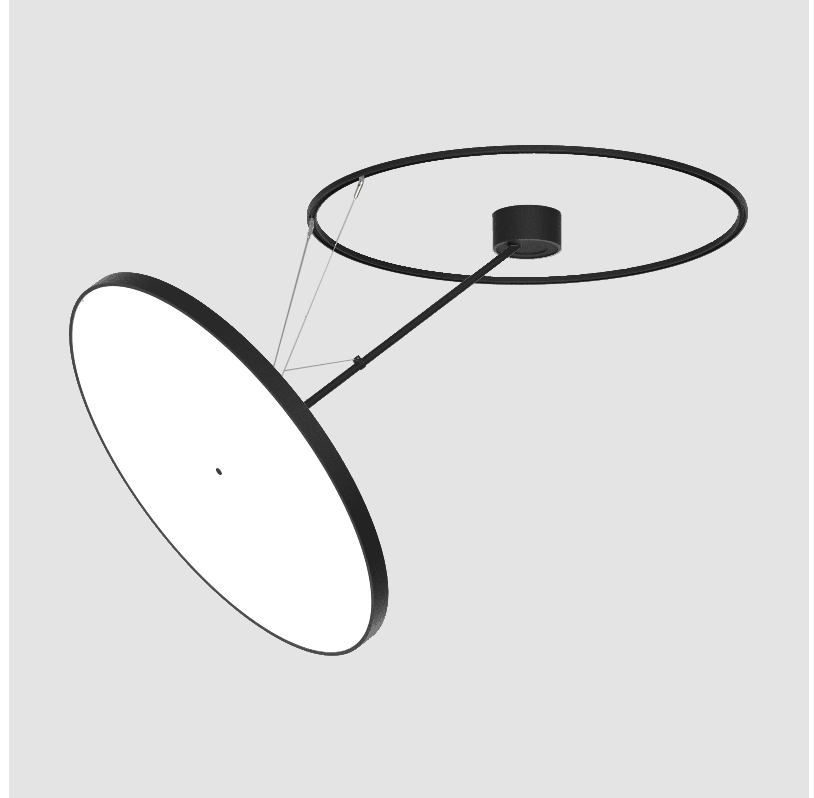

GENERAL

Series: Sign Diva Dancer
Subseries: Sign Diva Dancer
Brand: Prolicht
Division: Architectural
Mounting Type: Suspension
Mounting Location: Ceiling
Subcategory: Pendant

PHYSICAL

Shape: Round
Diameter (mm): 850
Diameter (in): 33 7/16
Height (mm): 870
Height (in): 34 1/4
Light Distribution: Adjustable / Direct
Weight (kg): 9.8
Weight (lbs): 21.56
Diffuser: PMMA - Opal / Micro-Prism / Sparkling Secret / Vintage Industrial
Fixture Finish: SSR / BKV / CWI / CRY / HAB / UFT / ITA / RUA / FTG / MYG / LOD / PUS / FRO / FUP / KIA / POP / BLS / SPG / MEY / GOH / GUM / CHC / COM / ABZ / JAG / OBR / MOS / ROR
Fixture Material: Extruded Aluminum / Steel

ELECTRICAL

Lamp Type: LED (Zhaga Standard)
Input Wattage (W): 96.8
Total Output Wattage (W): 76.8
Dimming: Tri-Mode (Non-Dimming and Phase Dimming (120Vac only) and 0-10V Dimming)
Driver Included: Yes
Driver Location: Integrated
Driver Type: Constant Current - Universal
Driver Class: Class 2
Input Voltage (V): 120 - 277
Constant Current (MA): 600

LED

Color Temperature (°K): 3000 / 3500 / 4000
Max. Delivered Lumen (lm): 11160 / 11388 / 11620
CRI: >90 CRI
Lamp Life (hrs): 50000

OPTICAL

Adjustability: Rotational Canopy 170°; Tilting Canopy ±50°; Tilting Head ±90°

RATINGS AND CERTIFICATIONS

Certified By: Certified for North American Standards
IP rating: IP20