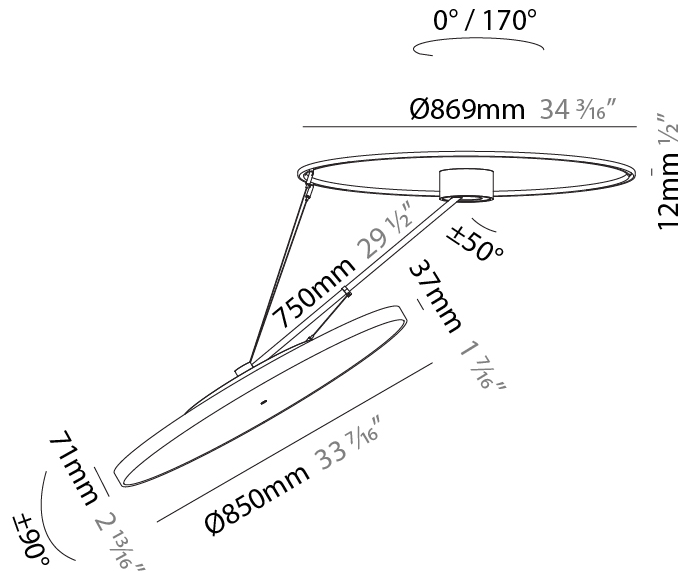

GENERAL

Series: Sign Diva Dancer
Subseries: Sign Diva Dancer Korona
Brand: Prolicht
Division: Architectural
Mounting Type: Suspension
Mounting Location: Ceiling
Subcategory: Pendant

PHYSICAL

Shape: Round
Diameter (mm): 850
Diameter (in): 33 7/16
Height (mm): 870
Height (in): 34 1/4
Light Distribution: Adjustable / Direct
Weight (kg): 10.5
Weight (lbs): 23.1
Diffuser: PMMA - Opal / Micro-Prism / Sparkling Secret / Vintage Industrial
Fixture Finish: SSR / BKV / CWI / CRY / HAB / UFT / ITA / RUA / FTG / MYG / LOD / PUS / FRO / FUP / KIA / POP / BLS / SPG / MEY / GOH / GUM / CHC / COM / ABZ / JAG / OBR / MOS / ROR
Fixture Material: Extruded Aluminum / Steel

ELECTRICAL

Lamp Type: LED (Zhaga Standard)
Input Wattage (W): 96.8
Total Output Wattage (W): 76.8
Dimming: Tri-Mode (Non-Dimming and Phase Dimming (120Vac only) and 0-10V Dimming)
Driver Included: Yes
Driver Location: Integrated
Driver Type: Constant Current - Universal
Driver Class: Class 2
Input Voltage (V): 120 - 277
Constant Current (MA): 600

LED

Color Temperature (°K): 2700 / 3000 / 4000
Max. Delivered Lumen (lm): 11160 / 11388 / 11620
CRI: >90 CRI
Lamp Life (hrs): 50000

OPTICAL

Adjustability: Rotational Canopy 170°; Tilting Canopy ±50°; Tilting Head ±90°

RATINGS AND CERTIFICATIONS

Certified By: Certified for North American Standards
IP rating: IP20